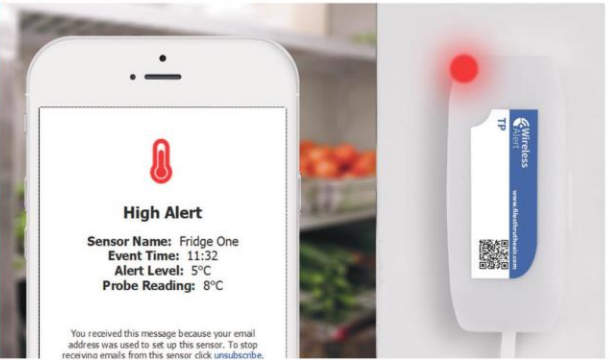

Wireless Alert TP

Wireless Alert TP is a battery-powered temperature sensor that sends a warning email if a user-set level is reached. Simply select your temperature limits and connect to any Wi-Fi network using the Wireless Alert mobile app.

- -40°C to 125°C temperature probe with 1.5m cable
- User-configurable high and low temperature limits
- Sends email alerts and scheduled status reports
- Flashing alert indicator
- Wi-Fi connected
- Simple to set up using the free mobile app
- Two years' battery life*
- No ongoing subscription fees
- Includes sticky pad for wall mounting

The Wireless Alert TP can be set up to monitor temperature limits in a variety of applications. High and low temperature limits are user-configurable between -40 and 125°C (-40 and 257°F). The device will trigger a notification email, sent to a user-selected address, if the temperature limits are breached and when the temperature returns to within those limits. In addition to this, the device can send a scheduled summary email detailing minimum, maximum and average temperature, as well as battery level, number of alerts, and total time spent in alert mode.