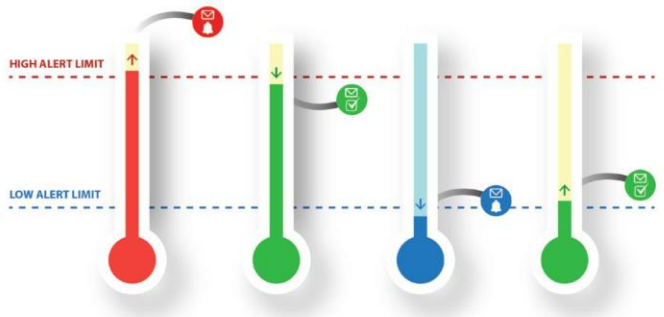

Wireless Alert TP

Wireless Alert TP is a battery-powered temperature sensor that sends a warning email if a user-set level is reached. Simply select your temperature limits and connect to any Wi-Fi network using the Wireless Alert mobile app.

- -40°C to 125°C temperature probe with 1.5m cable
- User-configurable high and low temperature limits
- Sends email alerts and scheduled status reports
- Flashing alert indicator
- Wi-Fi connected
- Simple to set up using the free mobile app
- Two years' battery life*
- No ongoing subscription fees
- Includes sticky pad for wall mounting

The Wireless Alert TP can be set up to monitor temperature limits in a variety of applications. High and low temperature limits are user-configurable between -40 and 125°C (-40 and 257°F). The device will trigger a notification email, sent to a user-selected address, if the temperature limits are breached and when the temperature returns to within those limits. In addition to this, the device can send a scheduled summary email detailing minimum, maximum and average temperature, as well as battery level, number of alerts, and total time spent in alert mode.

Specifications

	Minimum	Typical	Maximum	Unit
Probe Measurement Range	-40 (-40)		125 (257)	°C (°F)
Device Operating Temperature	-18 (-0)		+55 (131)	°C (°F)
Notification Thresholds	User configurable, within probe measurement range stated above			
Measurement Resolution		1 (1)		°C (°F)
Measurement Accuracy		+/-1 (-40 to +80°C) (+/-2 (-40 to +176°F))		°C (°F)
Response time	< 1 minute			
Environmental Conditions	Device: indoor use only (IP5X), Probe: waterproof (IP67)			
Probe Length		1.5		m
Product Dimensions (excluding probe)	69 x 32 x 22 (2.7 x 1.3 x 0.9)			mm (inches)
Battery Type	2 x 1.5V Alkaline LR03/UM4/AAA			
Battery Life		2*		Years
Wi-Fi	WPA 802.11bgn (2.4GHz)**			